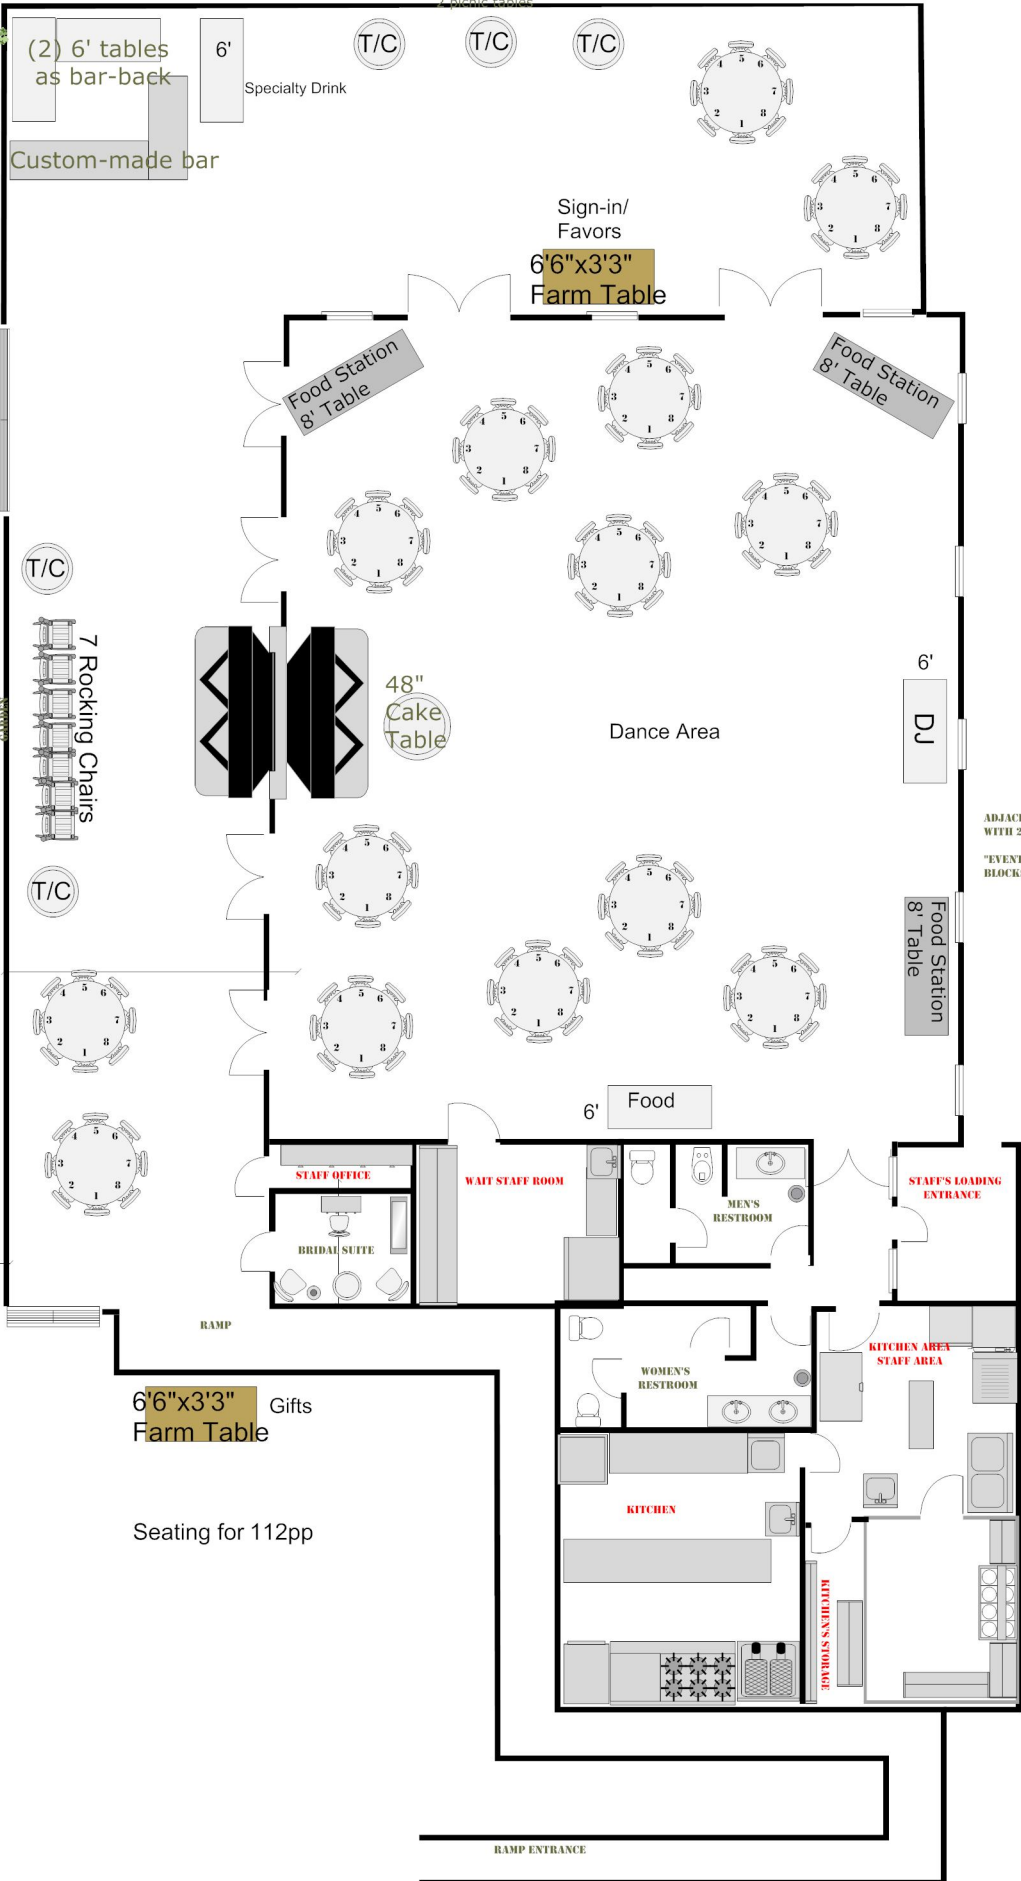

Ceremony Facing Towards Flagpole

7 picnic tables

(2) 6' tables as bar-back

6' Specialty Drink

T/C

T/C

T/C

Custom-made bar

Sign-in/  
Favors  
6'6"x3'3"  
Farm Table

Food Station  
8' Table

Food Station  
8' Table

T/C

7 Rocking Chairs

48"  
Cake Table

Dance Area

6'  
DJ

Food Station  
8' Table

ADJACENT PARKING LOT  
WITH 25 PARKING SPOTS

\*EVENT PARKING\* 2  
BLOCKS

GARDEN

STAIRWELL

41' 4"

RAMP

6'6"x3'3"  
Gifts  
Farm Table

Seating for 112pp

STAFF OFFICE

BRIDAL SUITE

WAIT STAFF ROOM

MEN'S RESTROOM

STAFF'S LOADING  
ENTRANCE

6'  
Food

WOMEN'S RESTROOM