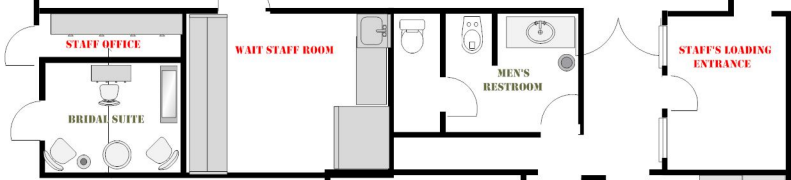

(2) 6' tables as bar-back
 Custom-made bar

7 Rocking Chairs

Groomsake
 6' Food Farm Table

DJ

Dance Area

Food Station 8' Table
 Food Station 8' Table
 Buffet
 Food Station 8' Table

ADJACENT PARKING LOT WITH 25 PARKING SPOTS
 "EVENT PARKING" 2 BLOCKS →

GARDEN

Projector

Slide Presentation

RAMP

Seating for 75pp

RAMP ENTRANCE