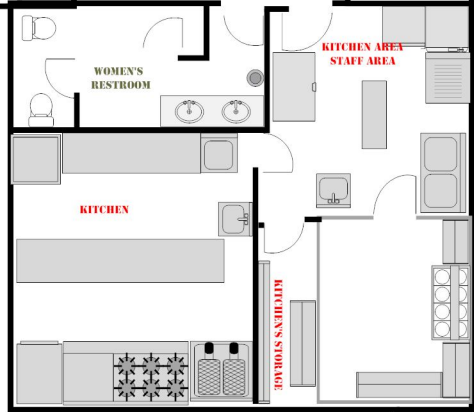

(2) 6' tables as bar-back
 Custom-made bar

7 Rocking Chairs

Groomsake
 6' Food Farm Table

DJ

Dance Area

Food Station 8' Table
 Food Station 8' Table
 Buffet
 Food Station 8' Table

ADJACENT PARKING LOT WITH 25 PARKING SPOTS
 "EVENT PARKING" 2 BLOCKS →

GARDEN

Projector

Slide Presentation

RAMP

Seating for 75pp

RAMP ENTRANCE