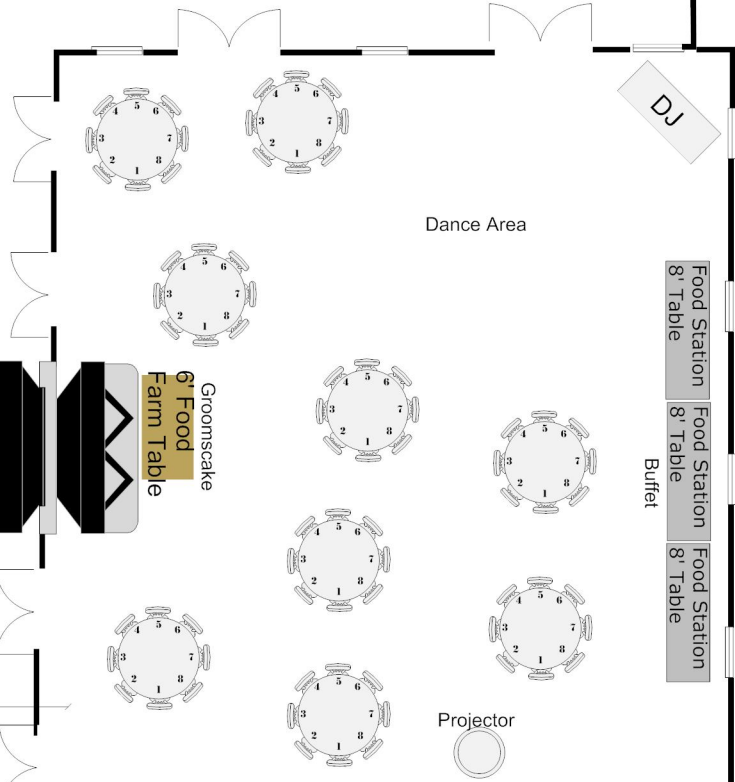

(2) 6' tables as bar-back
 Custom-made bar

7 Rocking Chairs

Groomsake
 6' Food Farm Table

DJ

Dance Area

Food Station 8' Table
 Food Station 8' Table
 Buffet
 Food Station 8' Table

ADJACENT PARKING LOT WITH 25 PARKING SPOTS
 "EVENT PARKING" 2 BLOCKS →

GARDEN

Projector

Slide Presentation

RAMP

Seating for 75pp

RAMP ENTRANCE