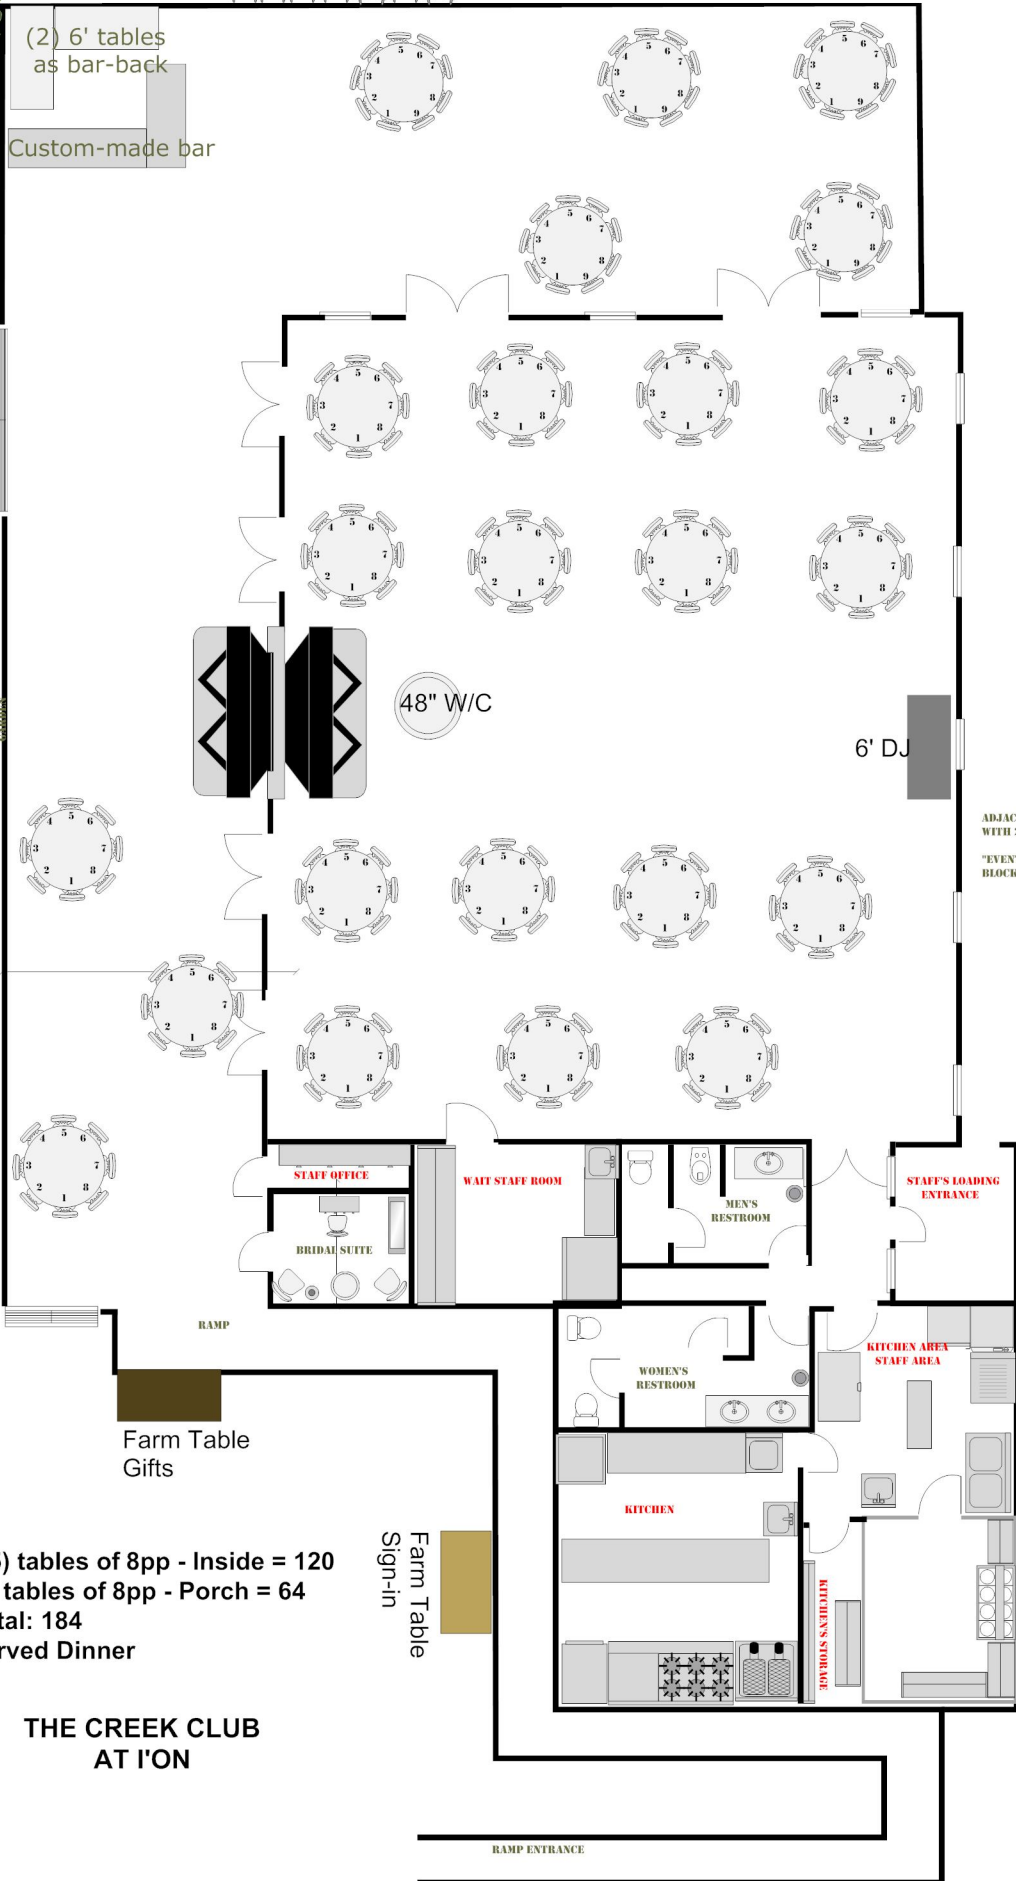

**7 Rocking Chairs**

(2) 6' tables  
as bar-back

Custom-made bar

Ceremony towards tree  
125 Chairs

ADJACENT PARKING LOT  
WITH 25 PARKING SPOTS  
"EVENT PARKING" 2  
BLOCKS →

Farm Table  
Gifts

(15) tables of 8pp - Inside = 120  
(8) tables of 8pp - Porch = 64  
Total: 184  
Served Dinner

Farm Table  
Sign-in

**THE CREEK CLUB  
AT I'ON**

RAMP ENTRANCE